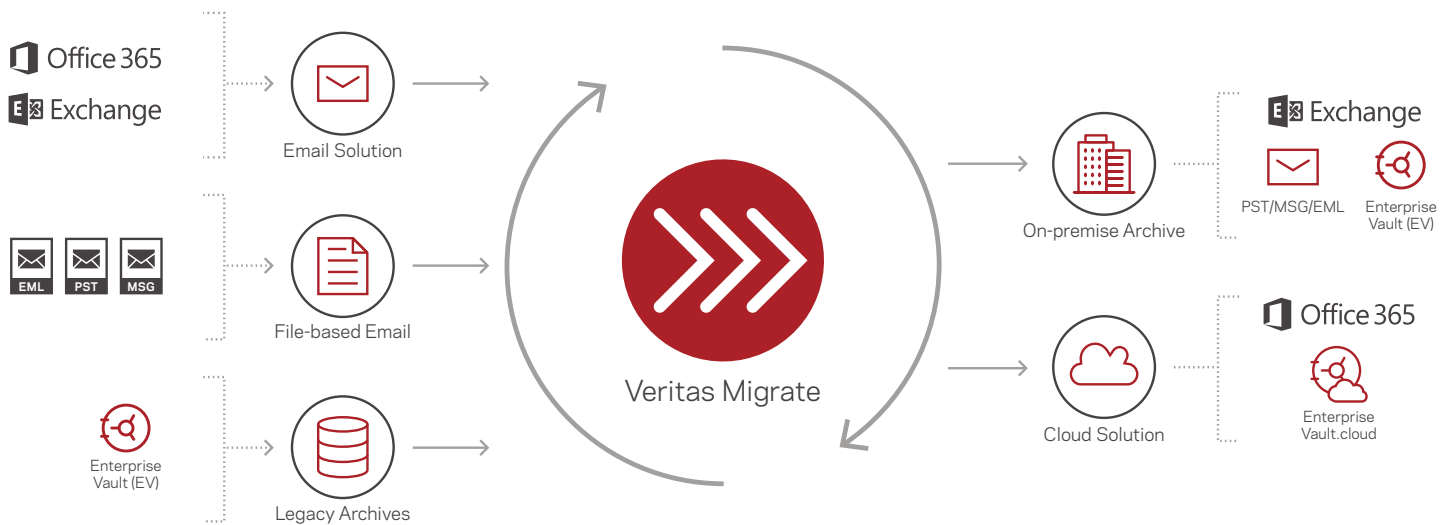

Veritas Migrate

Next Generation Data Migrations Today!

VERITAS™

ABOUT VERITAS MIGRATE

Veritas Migrate is an application developed by experts in archive data migrations to provide seamless data migrations for organizations across all verticals. Veritas Migrate enables customers to quickly and securely transfer archived data between different platforms, while providing full chain of custody, performance reporting and migration services at an affordable cost.

The business drivers for an archive migration vary, but include displacing legacy hardware, the adoption of cloud or SaaS based offerings or corporate reorganizations. Regardless of the reason, the need for data to be seamlessly and securely migrated as quickly as possible without loss of accessibility is essential. Veritas Migrate delivers rapid, secure end-to-end migrations with first-class data fidelity. The software manages shortcuts to legacy archive systems in order to provide end-users with access to their information at all times throughout the migration process.

SUPPORTS MULTIPLE ENVIRONMENTS, INCLUDING

- Veritas Enterprise Vault
- Veritas Enterprise Vault.cloud
- Microsoft Office 365
- Microsoft Exchange 2007 to 2013
- EMC EmailXtender
- EMC SourceOne
- HP Autonomy ZANTAZ EAS
- PST & MSG
- Hosted archives including Mimecast & Proofpoint